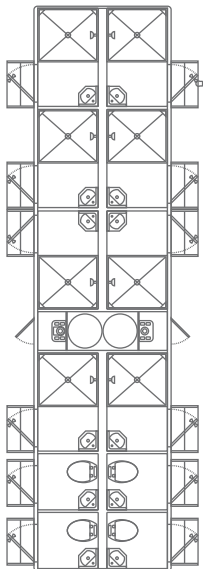

PRIDE GROUP

S H O W E R T R A I L E R

Single Simple Solution.™

No matter your need, we have the resources to quickly set-up during natural disasters, sporting events and festivals.

- 8 Individual Shower Stalls
- 4 Individual Bathroom Stalls with Porcelain Toilets
- Sinks and Mirrors in Every Stall
- Full Remote Operation with 50 Amp Power Source
- Propane on Demand Water Heater (4- 40lb Tanks)
- Individual Electric Heated Stalls
- Air Conditioning
- Electronic Token Operated Shower Control System (optional)
- Variable Speed Pump & Pressure Tank System
- 2 -105 Gallon Fresh Water Tanks (offers approximately 40- 45 minute showers)
- Electric Winterization Package
- Need Length 35' and Width 14' installed
- Requires 100 Amps Single Phase with CS6364 Locking Device Connector
- Full Service Available – Power, Pumping, Water, Attendants...
- Everything To Be Your Single Simple Solution™