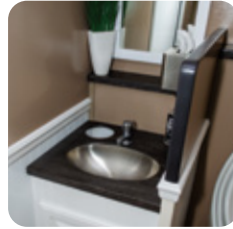

EXCLUSIVE TO PRIDE GROUP, OUR MOBILE RESTROOM SUITES CAN BE TOTALLY SELF-CONTAINED WITH ON-BOARD FRESH WATER TANKS AND SOLAR POWER.